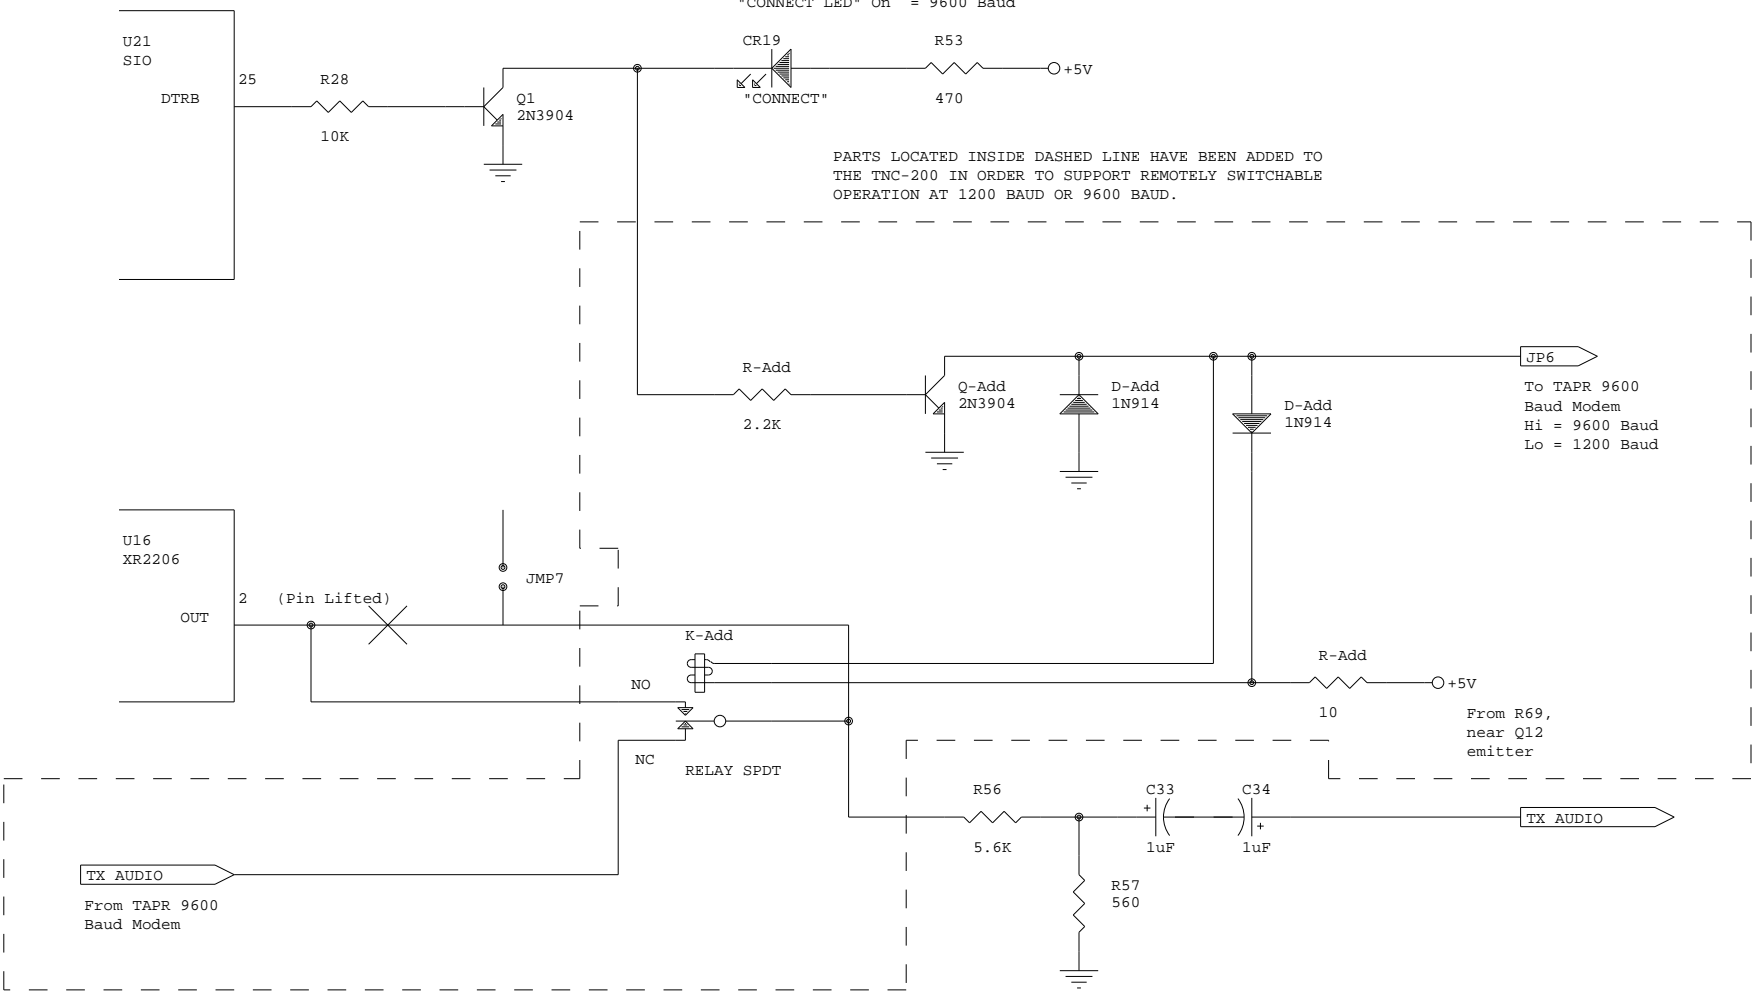

Remote Select of Packet Radio Baud Rate  
 By Use of TheNet "ON" and "OFF" Commands  
 "CONNECT LED" Off = 1200 Baud  
 "CONNECT LED" On = 9600 Baud

LINCOLN COUNTY A.R.C.		
430 MHZ PACKET RADIO NODE		
Title		
#NPT4 TNC-200 Modification		
Size	Document Number	REV
A	SHEET 2A of 3, SEE TNC-200 SCHEMATIC	A
Date:	April 30, 1994	Sheet of